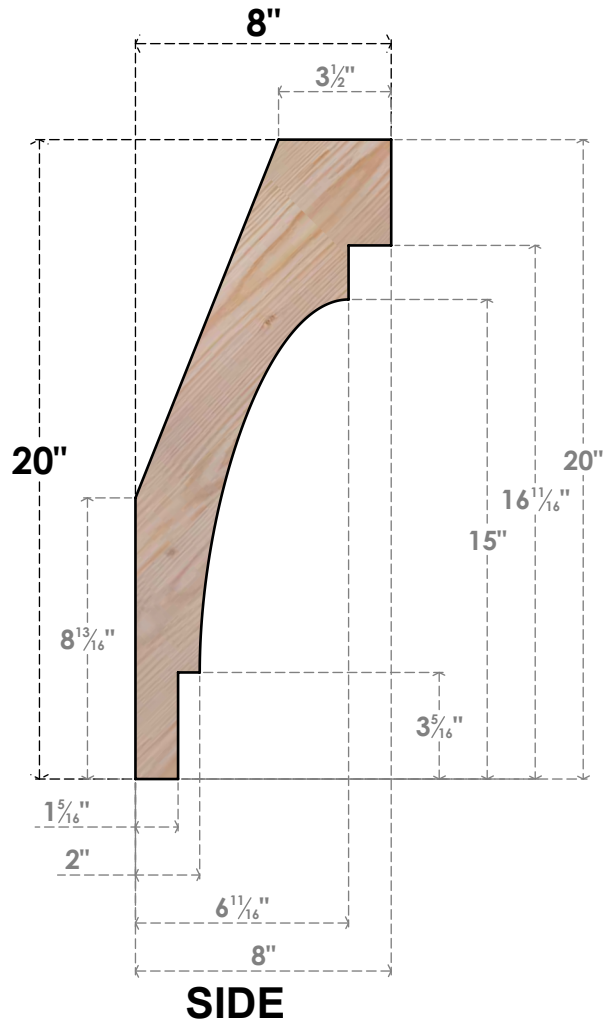

BRC06X08X20MRC00SDF

5 1/2"W X 8"D X 20"H MERCED SMOOTH BRACE, DOUGLAS FIR

EKENA MILLWORK
 2300 WEST MAIN ST.
 CLARKSVILLE, TX 75426
 TOLL FREE: 866-607-0453
 WWW.EKENAMILLWORK.COM

NOTES

1. INSTALLATION TO BE COMPLETED IN ACCORDANCE WITH MANUFACTURER'S SPECIFICATIONS.
2. DRAWING MAY NOT BE TO SCALE
3. THIS DRAWING IS INTENDED FOR DESIGN AND PLANNING PURPOSES ONLY.
4. ALL INFORMATION CONTAINED HEREIN WAS CURRENT AT THE TIME OF DEVELOPMENT BUT MUST BE REVIEWED AND APPROVED BY THE PRODUCT MANUFACTURER TO BE CONSIDERED ACCURATE.
5. PRODUCTS ARE NOT KILN DRIED. THIS ITEM IS UNIQUE AND WILL CONTAIN THE NATURAL VARIATIONS THAT THE WOOD SPECIES OFFERS. THIS MAY RESULT IN VARIATIONS UP TO 1/4"